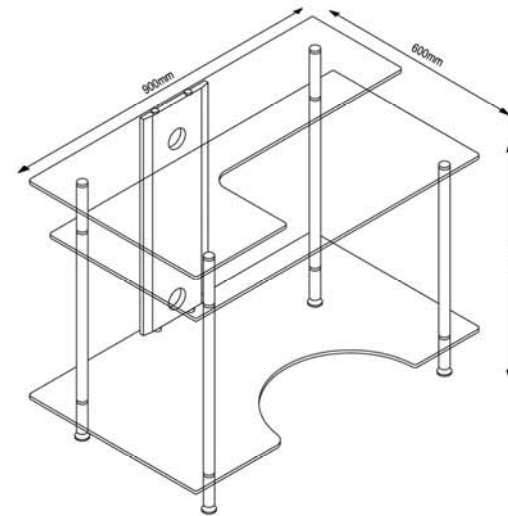

Please view our full range of products at: [-www.jualfurnishings.co.uk](http://www.jualfurnishings.co.uk)

ASSEMBLY INSTRUCTIONS *PC002*

IMPORTANT CUSTOMER INFORMATION

BEFORE ASSEMBLING THIS UNIT

PLEASE READ THESE INSTRUCTION CAREFULLY AND ENSURE THAT ALL ITEMS IN THE CONTENTS LIST HAVE BEEN INCLUDED IN THIS PACK.

DO NOT ATTEMPT TO ASSEMBLE THIS UNIT WITH SCREWS OR FITTINGS OTHER THAN THOSE PROVIDED.

DO NOT EXCEED MAX .SAFE LOADING OF THE GLASS SHELVES

**10mm Bottom-85kg
8mm SHELVES-65kg**

DO NOT STRIKE THE GLASS WITH HARD OR POINTED ITEMS.

DO NOT SIT OR STAND UPON THE GLASS SURFACES.

SHOULD YOU HAVE ANY MISSING / DAMAGED PARTS OR HAVE

ANY DIFFICULTY IN ASSEMBLY PLEASE CALL THE NUMBER BELOW

CUSTOMER HELP LINE NUMBER: 01443 816982

COMPONENTS LIST

1 Top Glass (5x silver discs) x1	4 Large MDF Panel x1	9 Plastic Spacer x14	15 Aluminium Discs x2
2 Middle Glass (3x holes) (1x silver discs) x1	5 Cam Locks x2	10 Cam Bolt x2	16 Shroud x1
3 Bottom Glass (6x holes) x1	6 25mm Bolt x4	11 569mm Tube x3	17 Screws x8
	7 6mmØ Bolt x2	12 130mm Tube x3	18 Allen Key x1
	8 50mm Bolt x7	13 561mm Tube x1	19 Cable ties x3
		14 165mm Tube x4